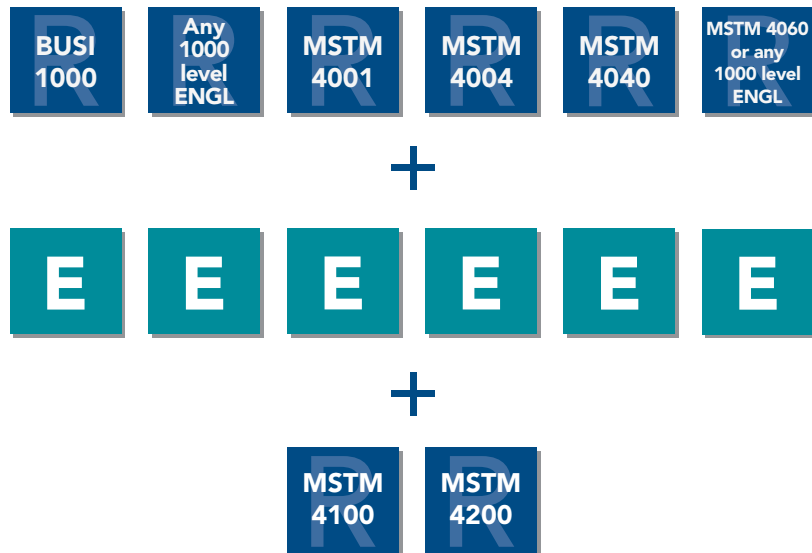

# Bachelor of Maritime Studies

## My Program

**R** 21 credit hours from required + **E** 18 credit hours from electives

**= 39 credit hours in total**

**\*Note:** It is recommended that MSTM 4100 and MSTM 4200 be completed last. All courses are 3 credit hours except MSTM 4100 (1 credit hour) and MSTM 4200 (2 credit hours).

Questions or concerns? Contact us: [cap@mi.mun.ca](mailto:cap@mi.mun.ca)

Choose 6 electives - at least one elective must be chosen from each colour category.

BUSI 1101 or 2102	BUSI 4000	MSTM 4002	MSTM 4005	MSTM 4011	MSTM 4012
MSTM 4013	MSTM 4020	MSTM 4050	MSTM 4080	STAT 2500	
ECON 2010	ECON 2020	ECON 3030	ECON 3360	GEOG 3510	GEOG 4410
MSTM 4030	PHIL 2801	POSC 3210	POSC 4200	SOCI 2120	SOCI 3120