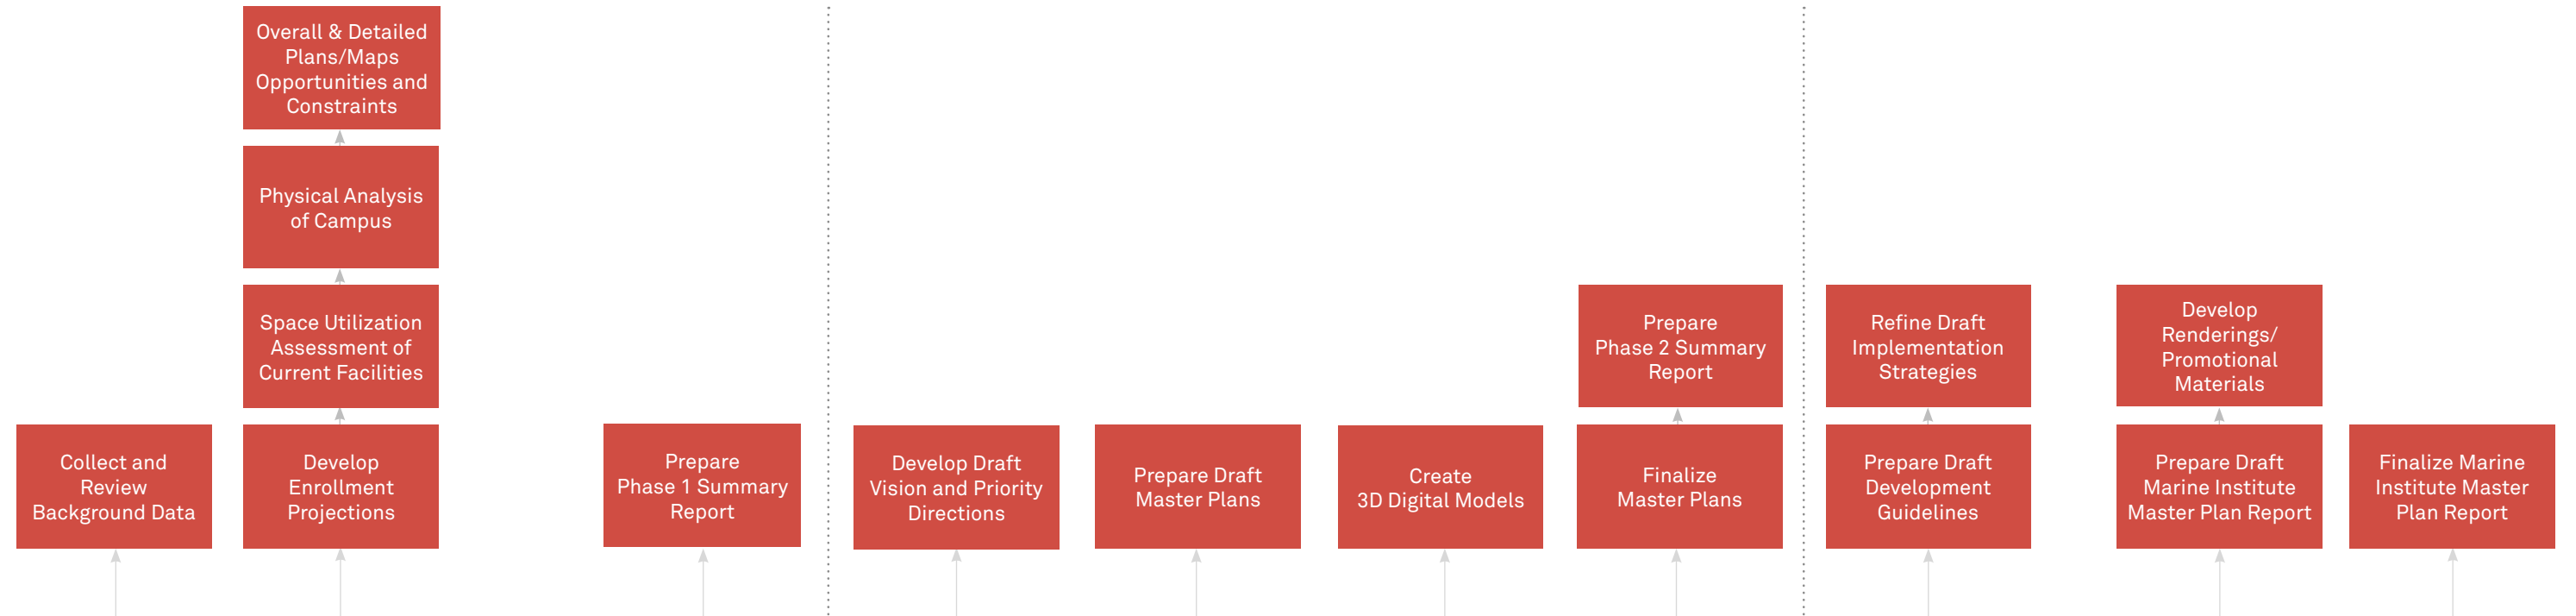

DETAILED WORK PLAN MEMORIAL UNIVERSITY FISHERIES AND MARINE INSTITUTE MASTER PLAN

CONSULTANT TASKS & ACTIVITIES

TEAM MEETINGS & PUBLIC CONSULTATIONS